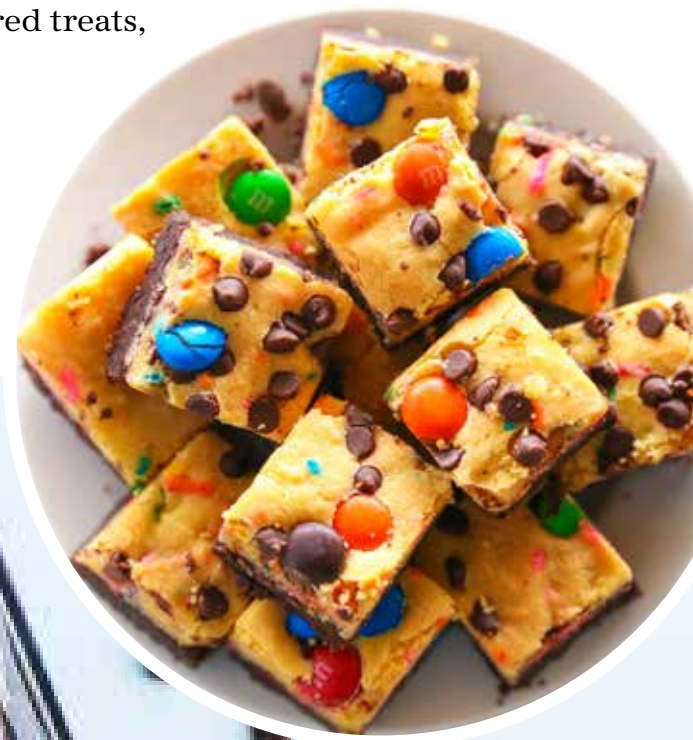

Kitchen Sink
Brownie Bites Tray
7" | $20