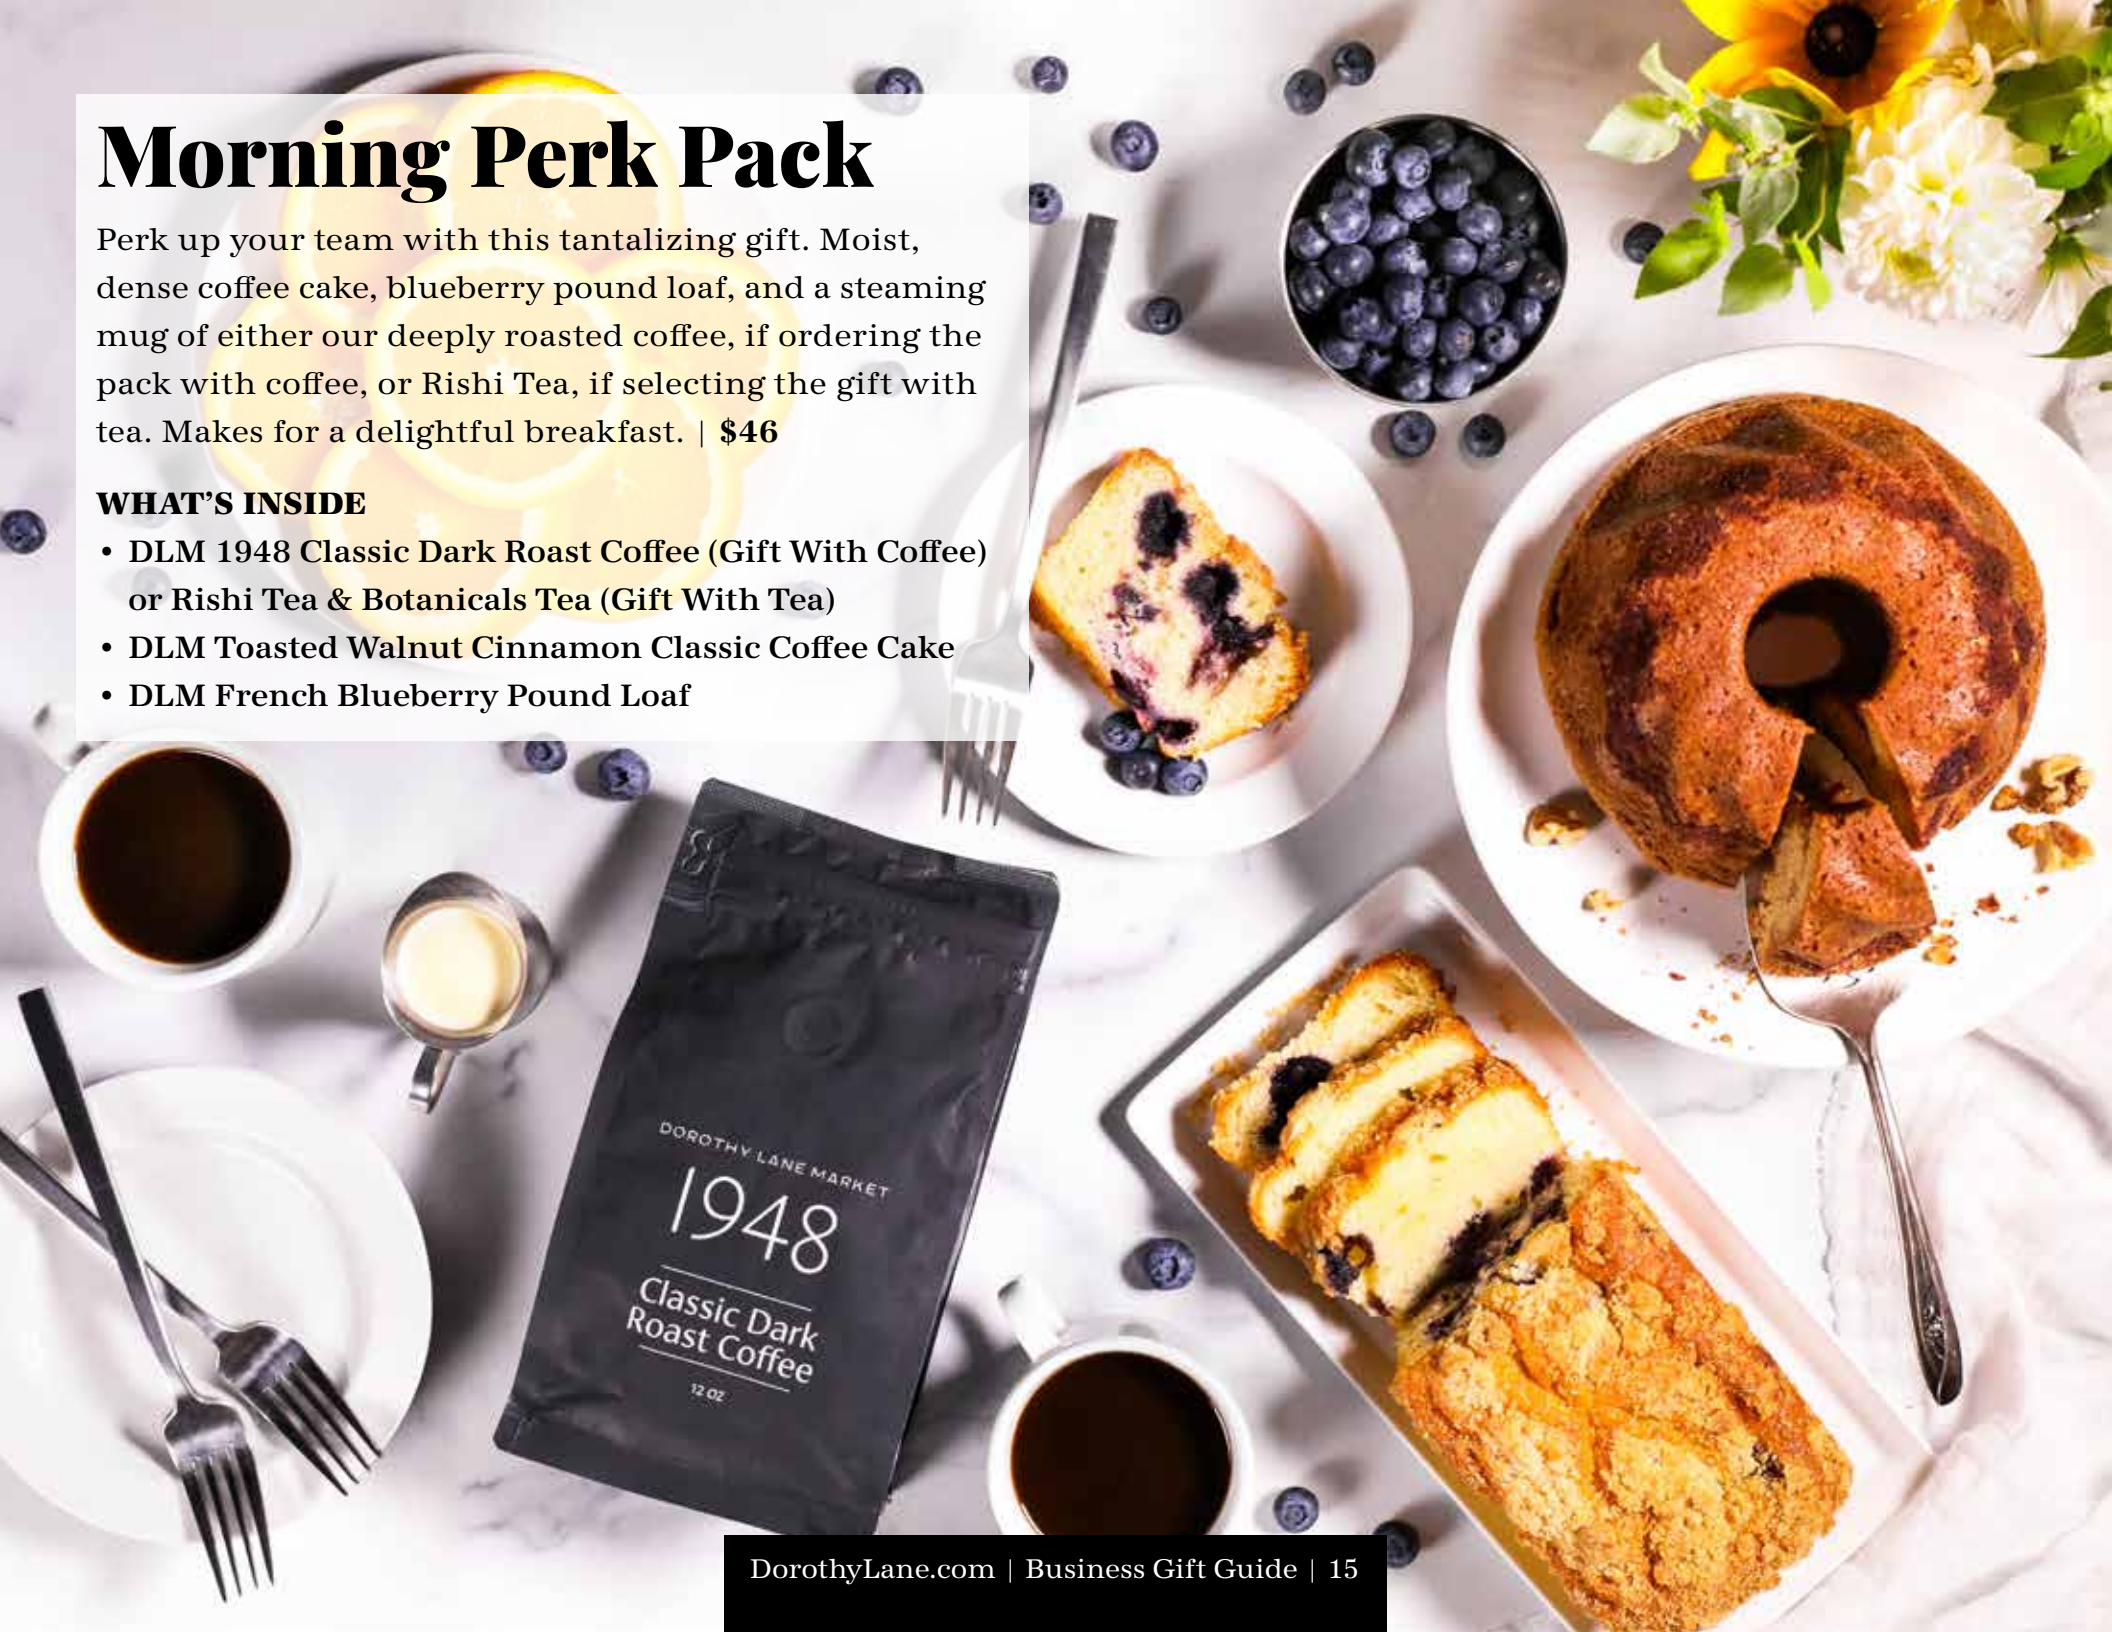

Morning Perk Pack

Perk up your team with this tantalizing gift. Moist, dense coffee cake, blueberry pound loaf, and a steaming mug of either our deeply roasted coffee, if ordering the pack with coffee, or Rishi Tea, if selecting the gift with tea. Makes for a delightful breakfast. | $46

WHAT'S INSIDE

- DLM 1948 Classic Dark Roast Coffee (Gift With Coffee) or Rishi Tea & Botanicals Tea (Gift With Tea)
- DLM Toasted Walnut Cinnamon Classic Coffee Cake
- DLM French Blueberry Pound Loaf