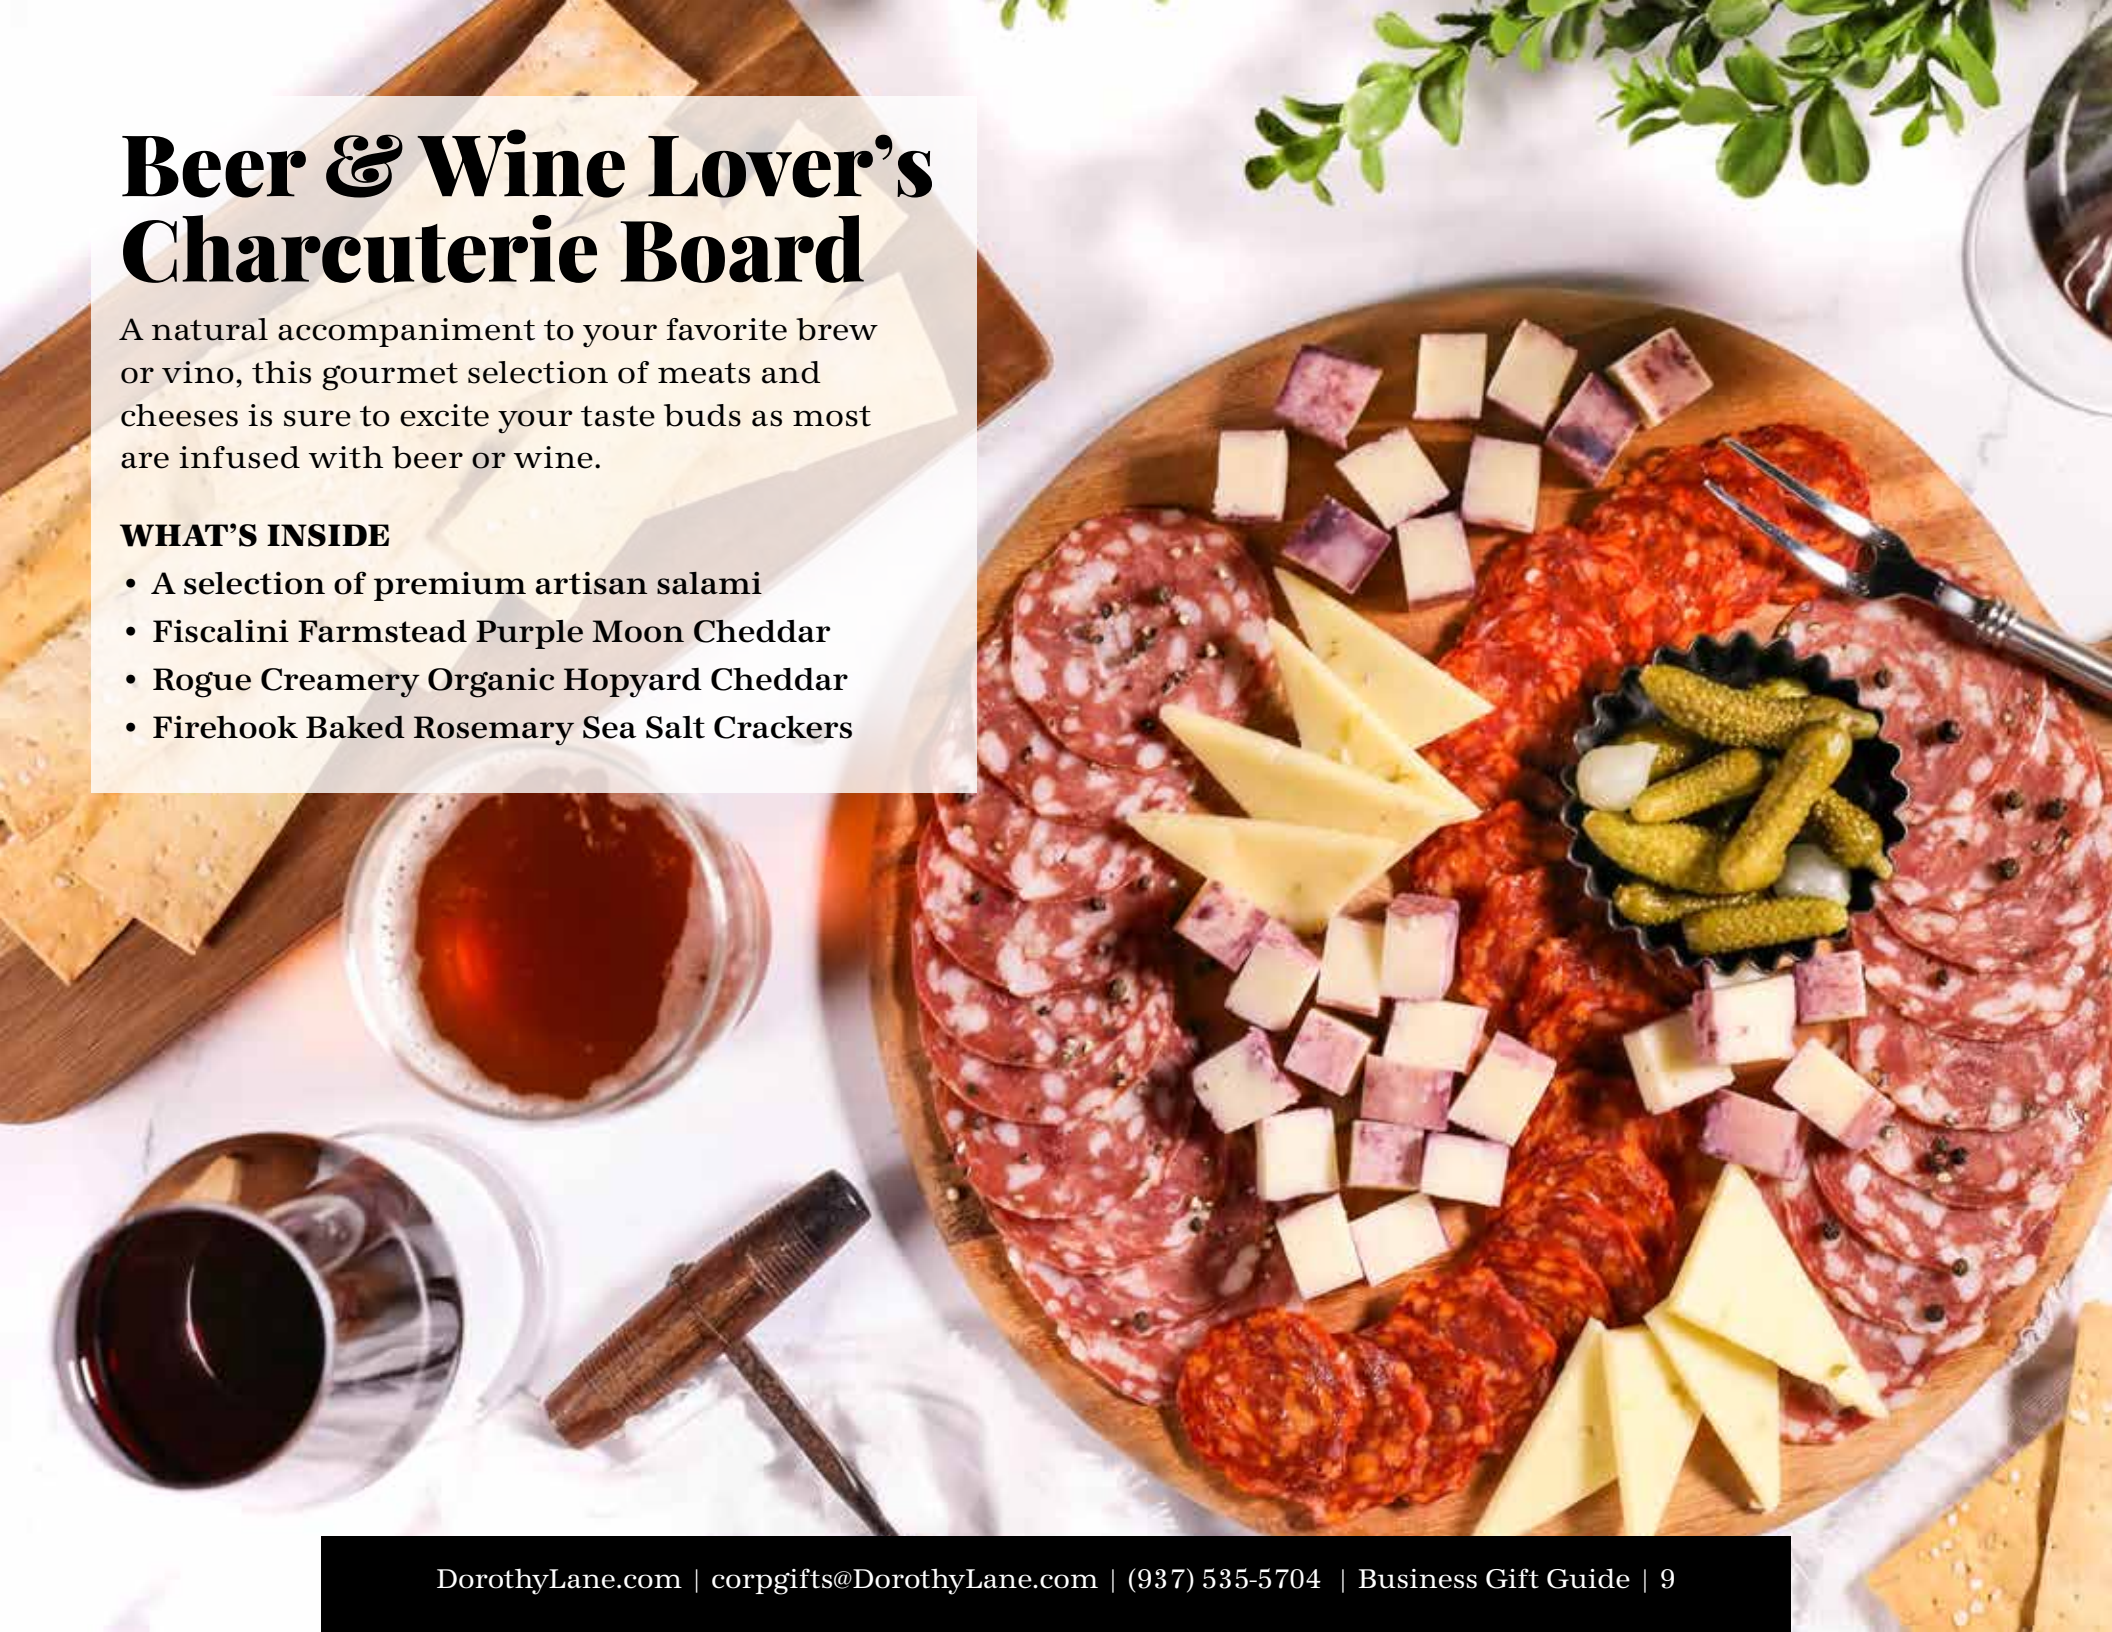

Beer & Wine Lover's Charcuterie Board

A natural accompaniment to your favorite brew or vino, this gourmet selection of meats and cheeses is sure to excite your taste buds as most are infused with beer or wine.

WHAT'S INSIDE

- A selection of premium artisan salami
- Fiscalini Farmstead Purple Moon Cheddar
- Rogue Creamery Organic Hopyard Cheddar
- Firehook Baked Rosemary Sea Salt Crackers