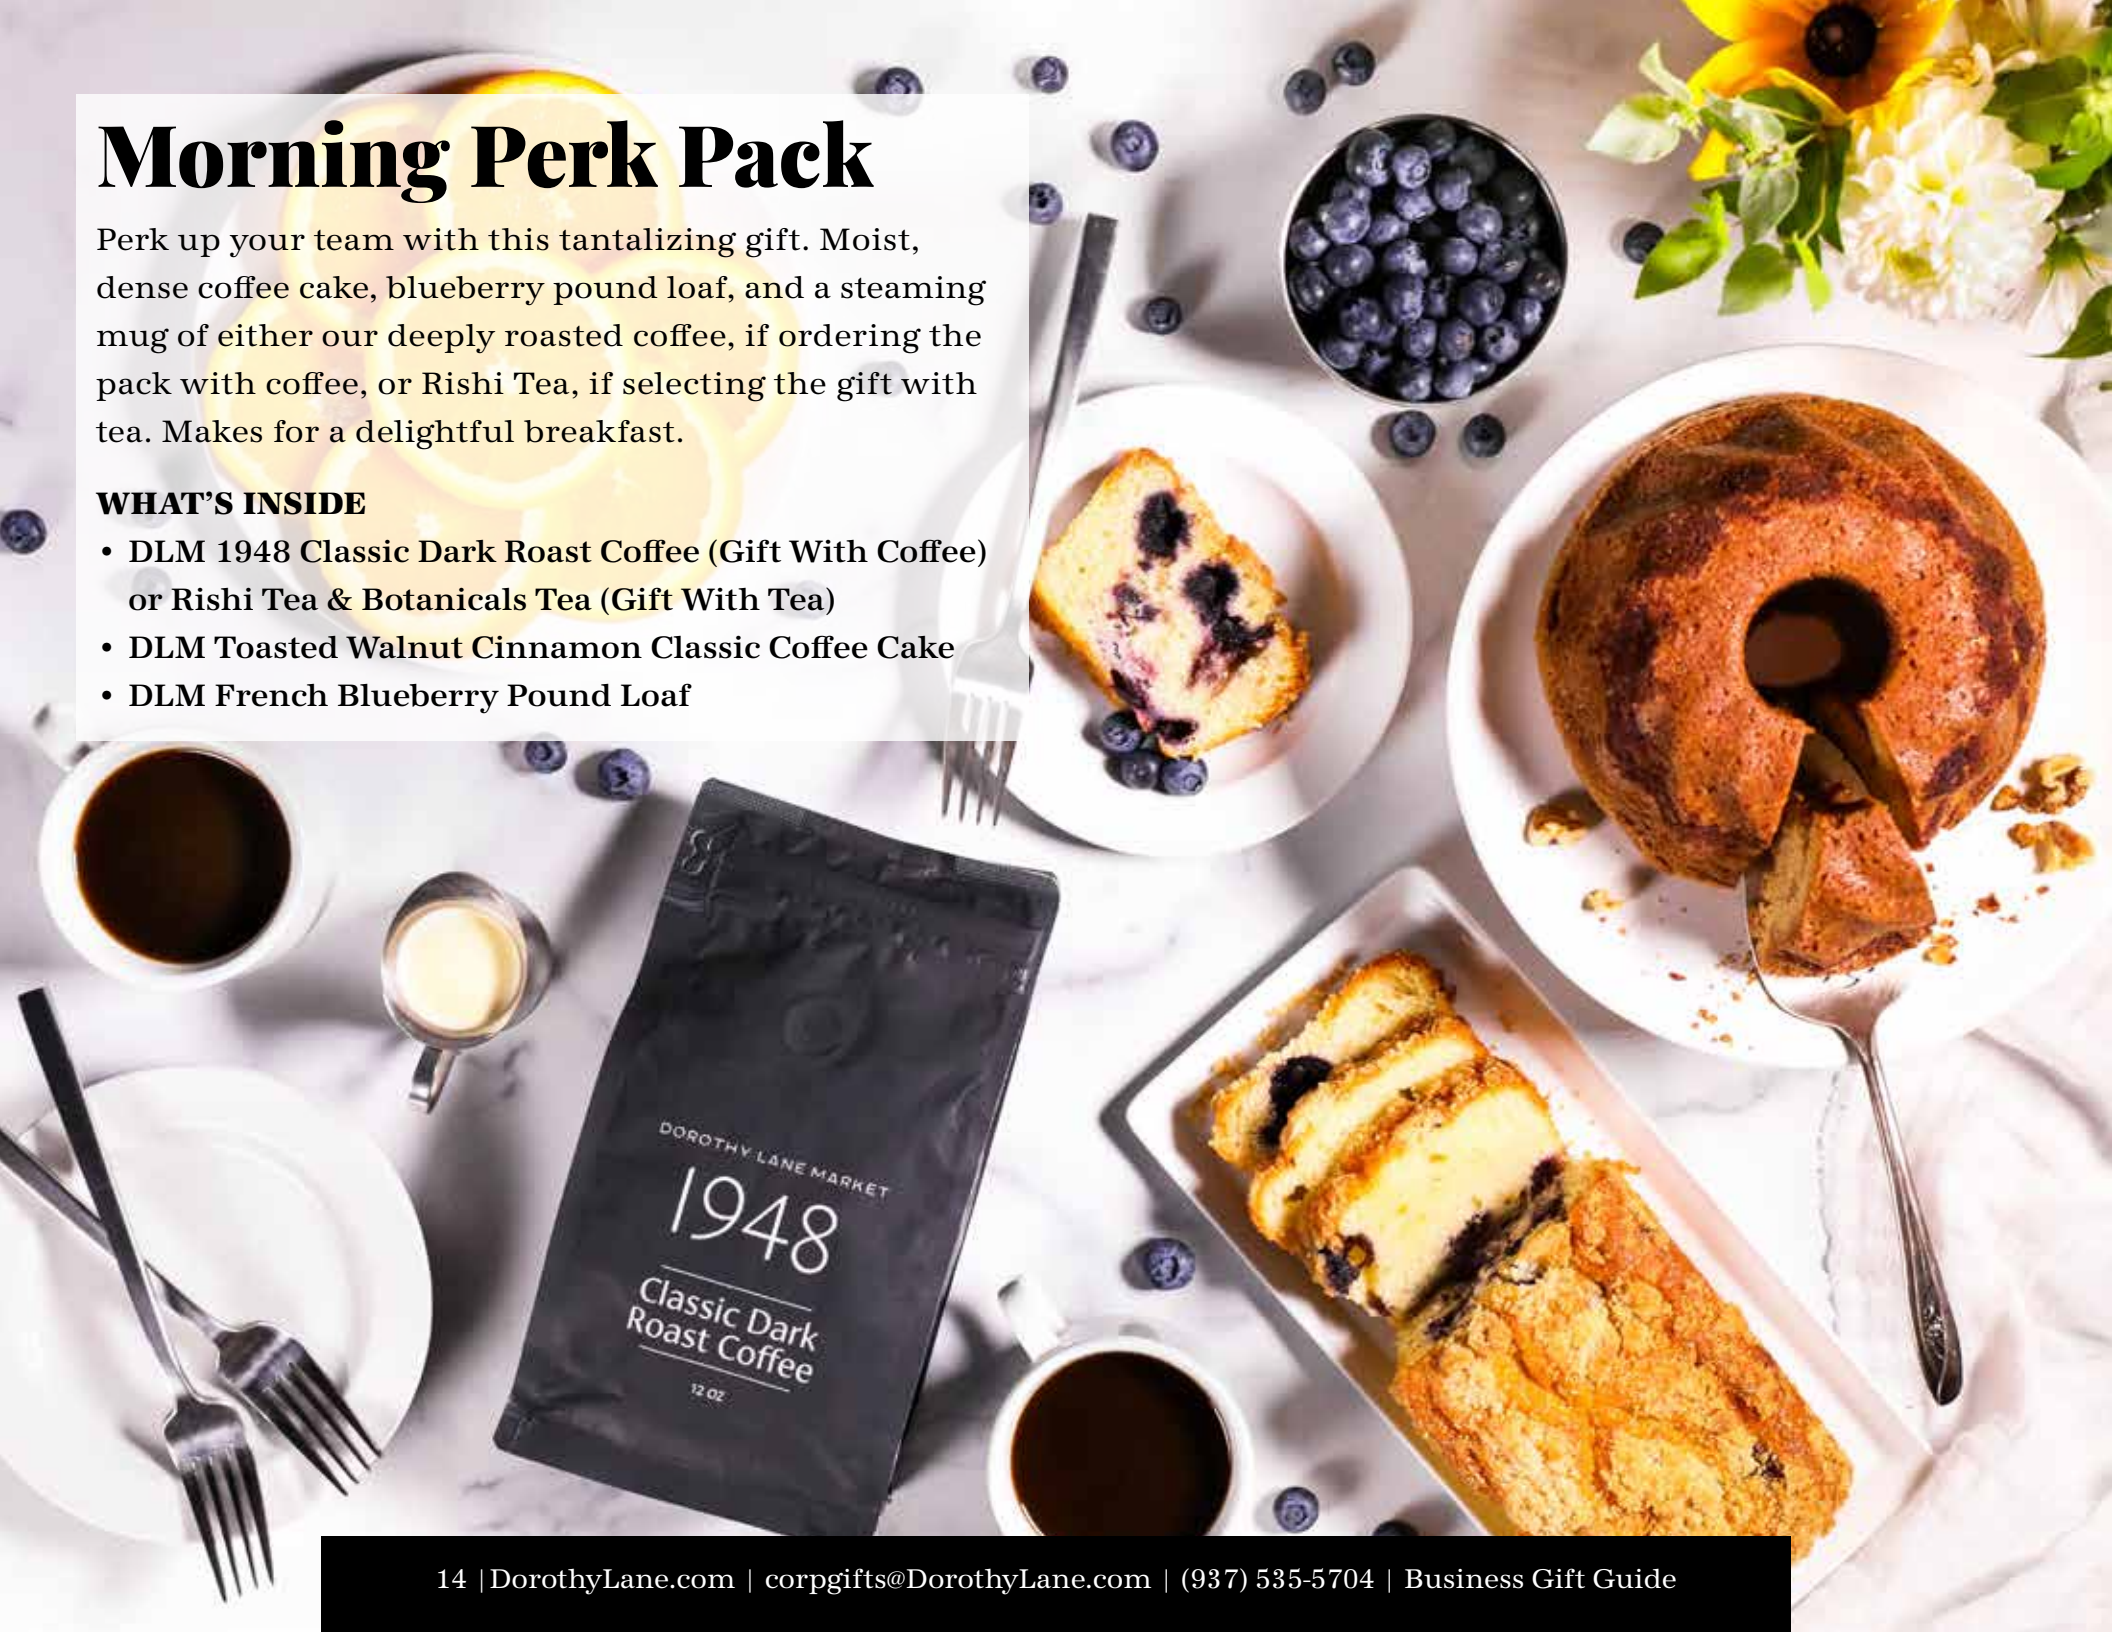

Morning Perk Pack

Perk up your team with this tantalizing gift. Moist, dense coffee cake, blueberry pound loaf, and a steaming mug of either our deeply roasted coffee, if ordering the pack with coffee, or Rishi Tea, if selecting the gift with tea. Makes for a delightful breakfast.

WHAT'S INSIDE

- DLM 1948 Classic Dark Roast Coffee (Gift With Coffee) or Rishi Tea & Botanicals Tea (Gift With Tea)
- DLM Toasted Walnut Cinnamon Classic Coffee Cake
- DLM French Blueberry Pound Loaf