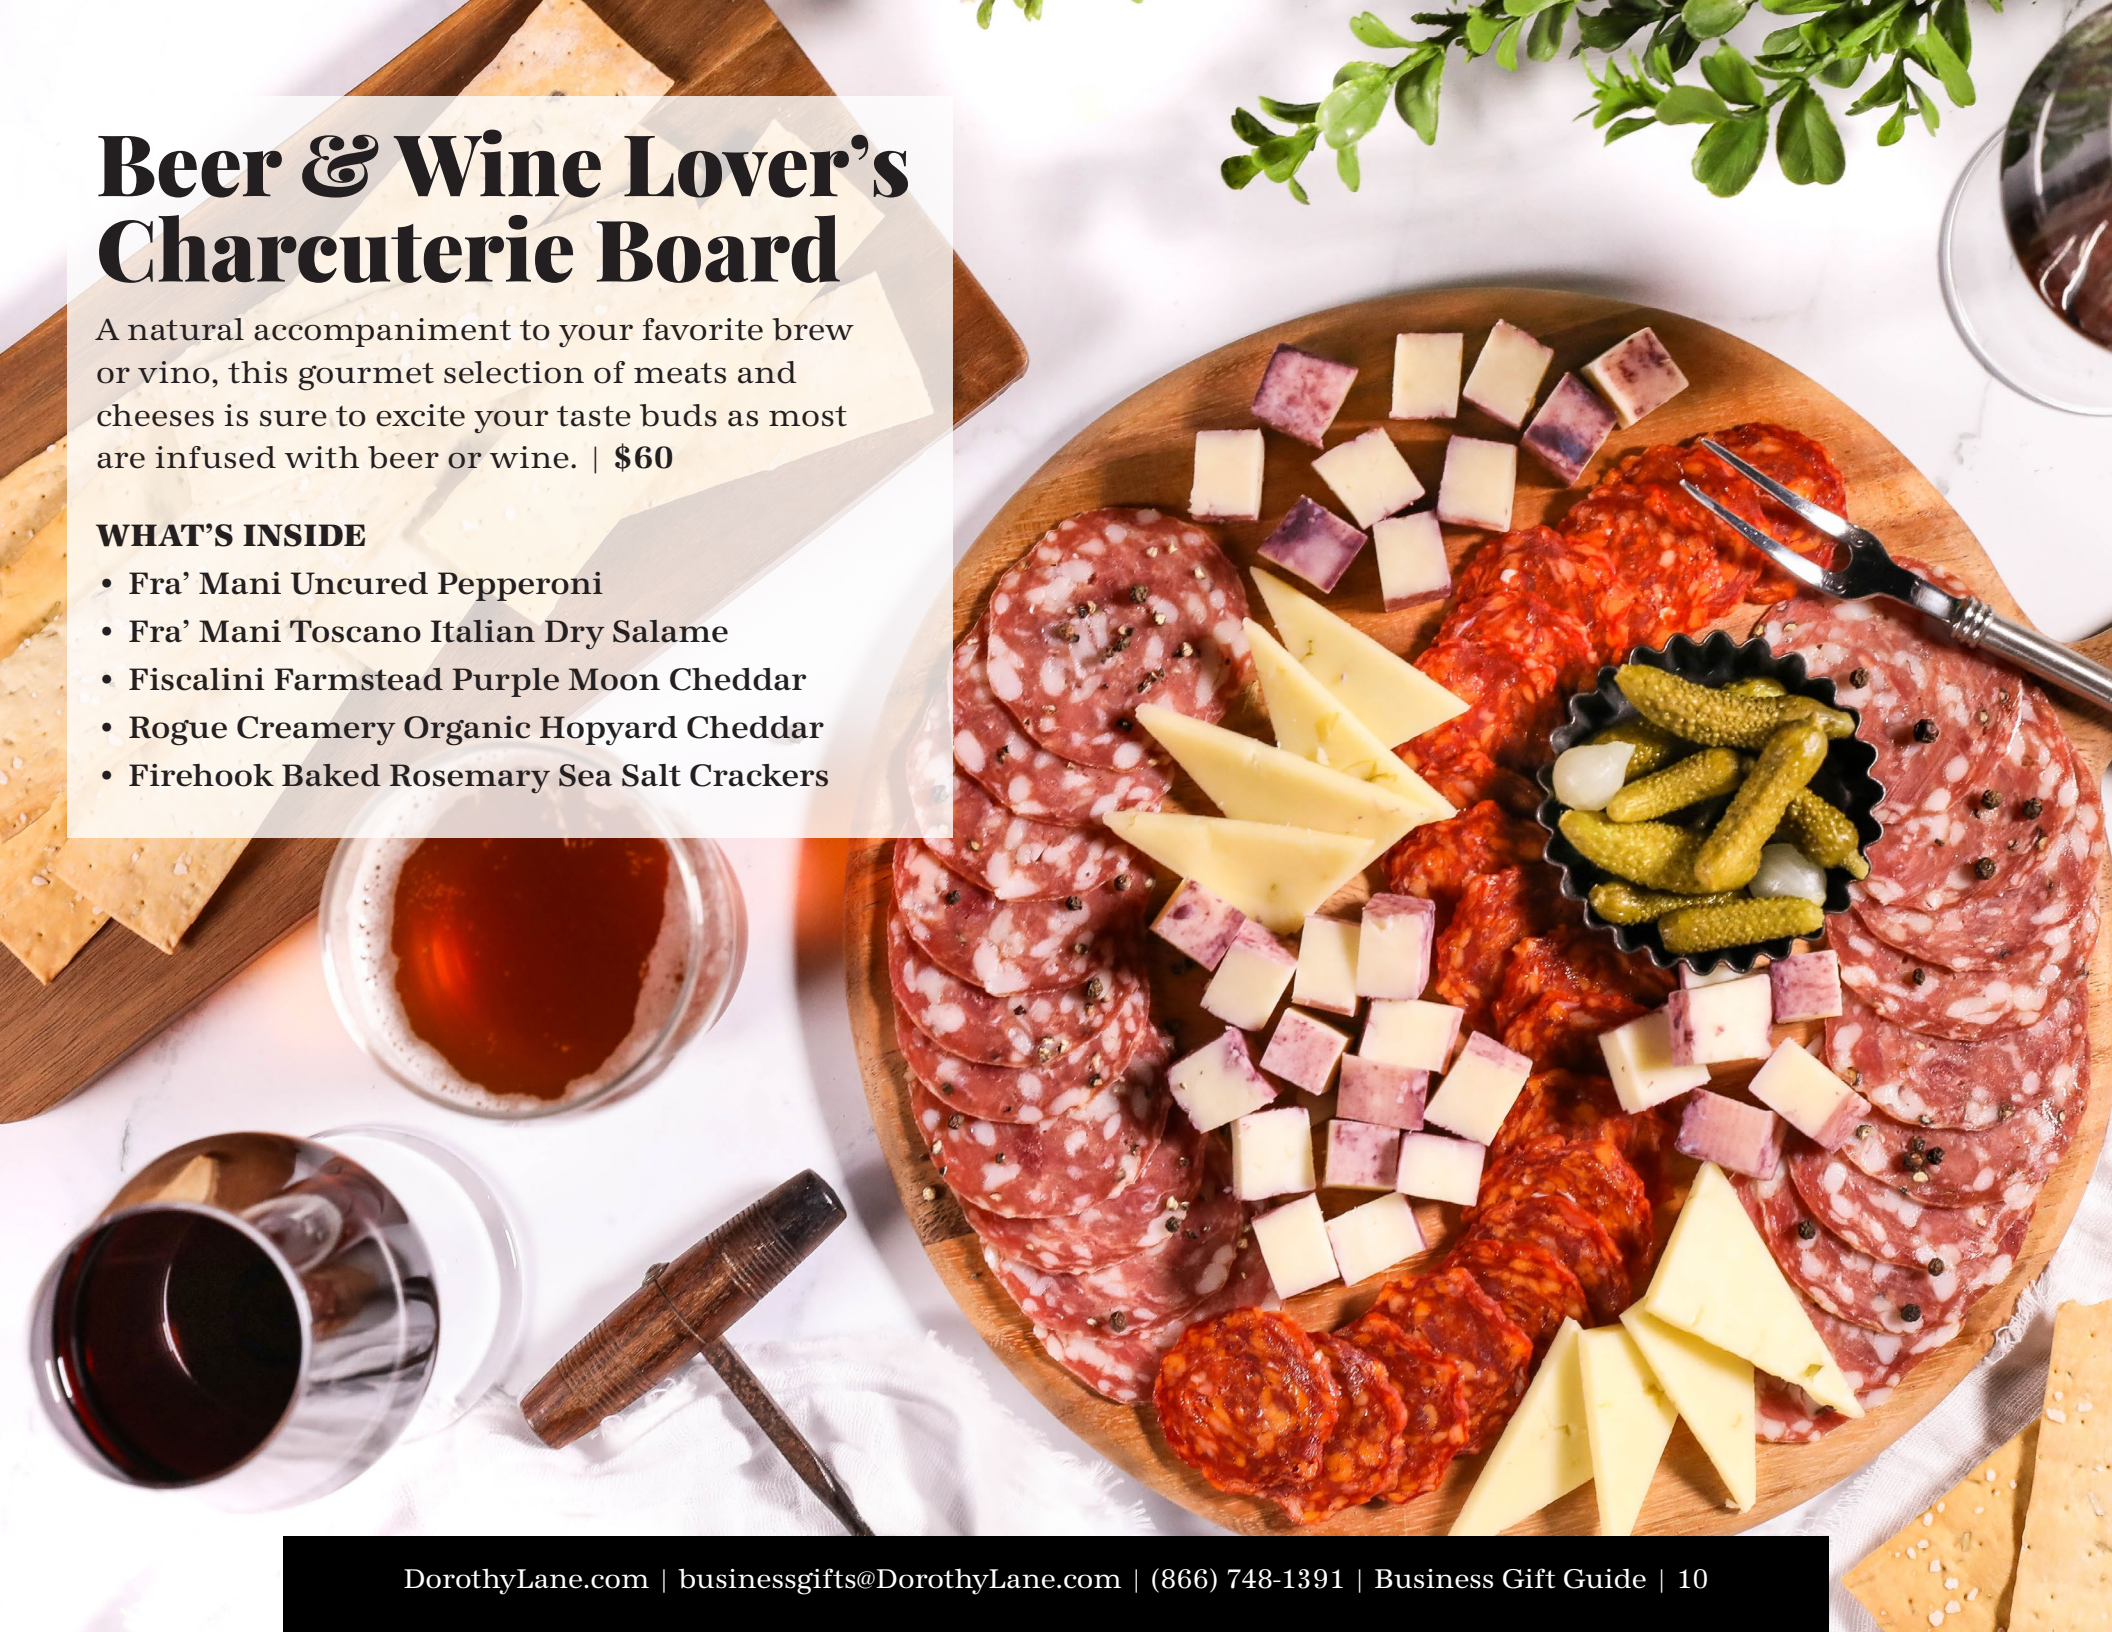

Beer & Wine Lover's Charcuterie Board

A natural accompaniment to your favorite brew or vino, this gourmet selection of meats and cheeses is sure to excite your taste buds as most are infused with beer or wine. | $60

WHAT'S INSIDE

- Fra' Mani Uncured Pepperoni
- Fra' Mani Toscano Italian Dry Salame
- Fiscalini Farmstead Purple Moon Cheddar
- Rogue Creamery Organic Hopyard Cheddar
- Firehook Baked Rosemary Sea Salt Crackers