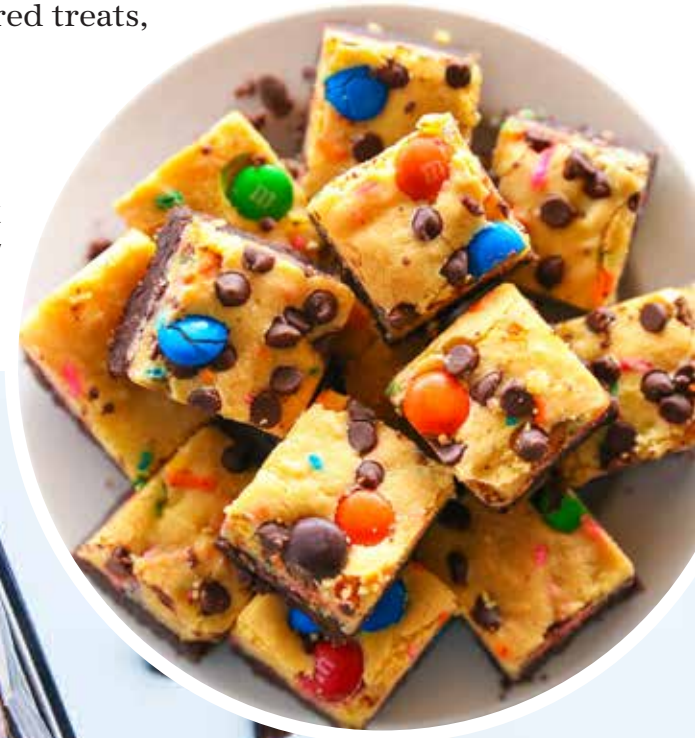

Kitchen Sink
Brownie Bites Tray
7" | $20