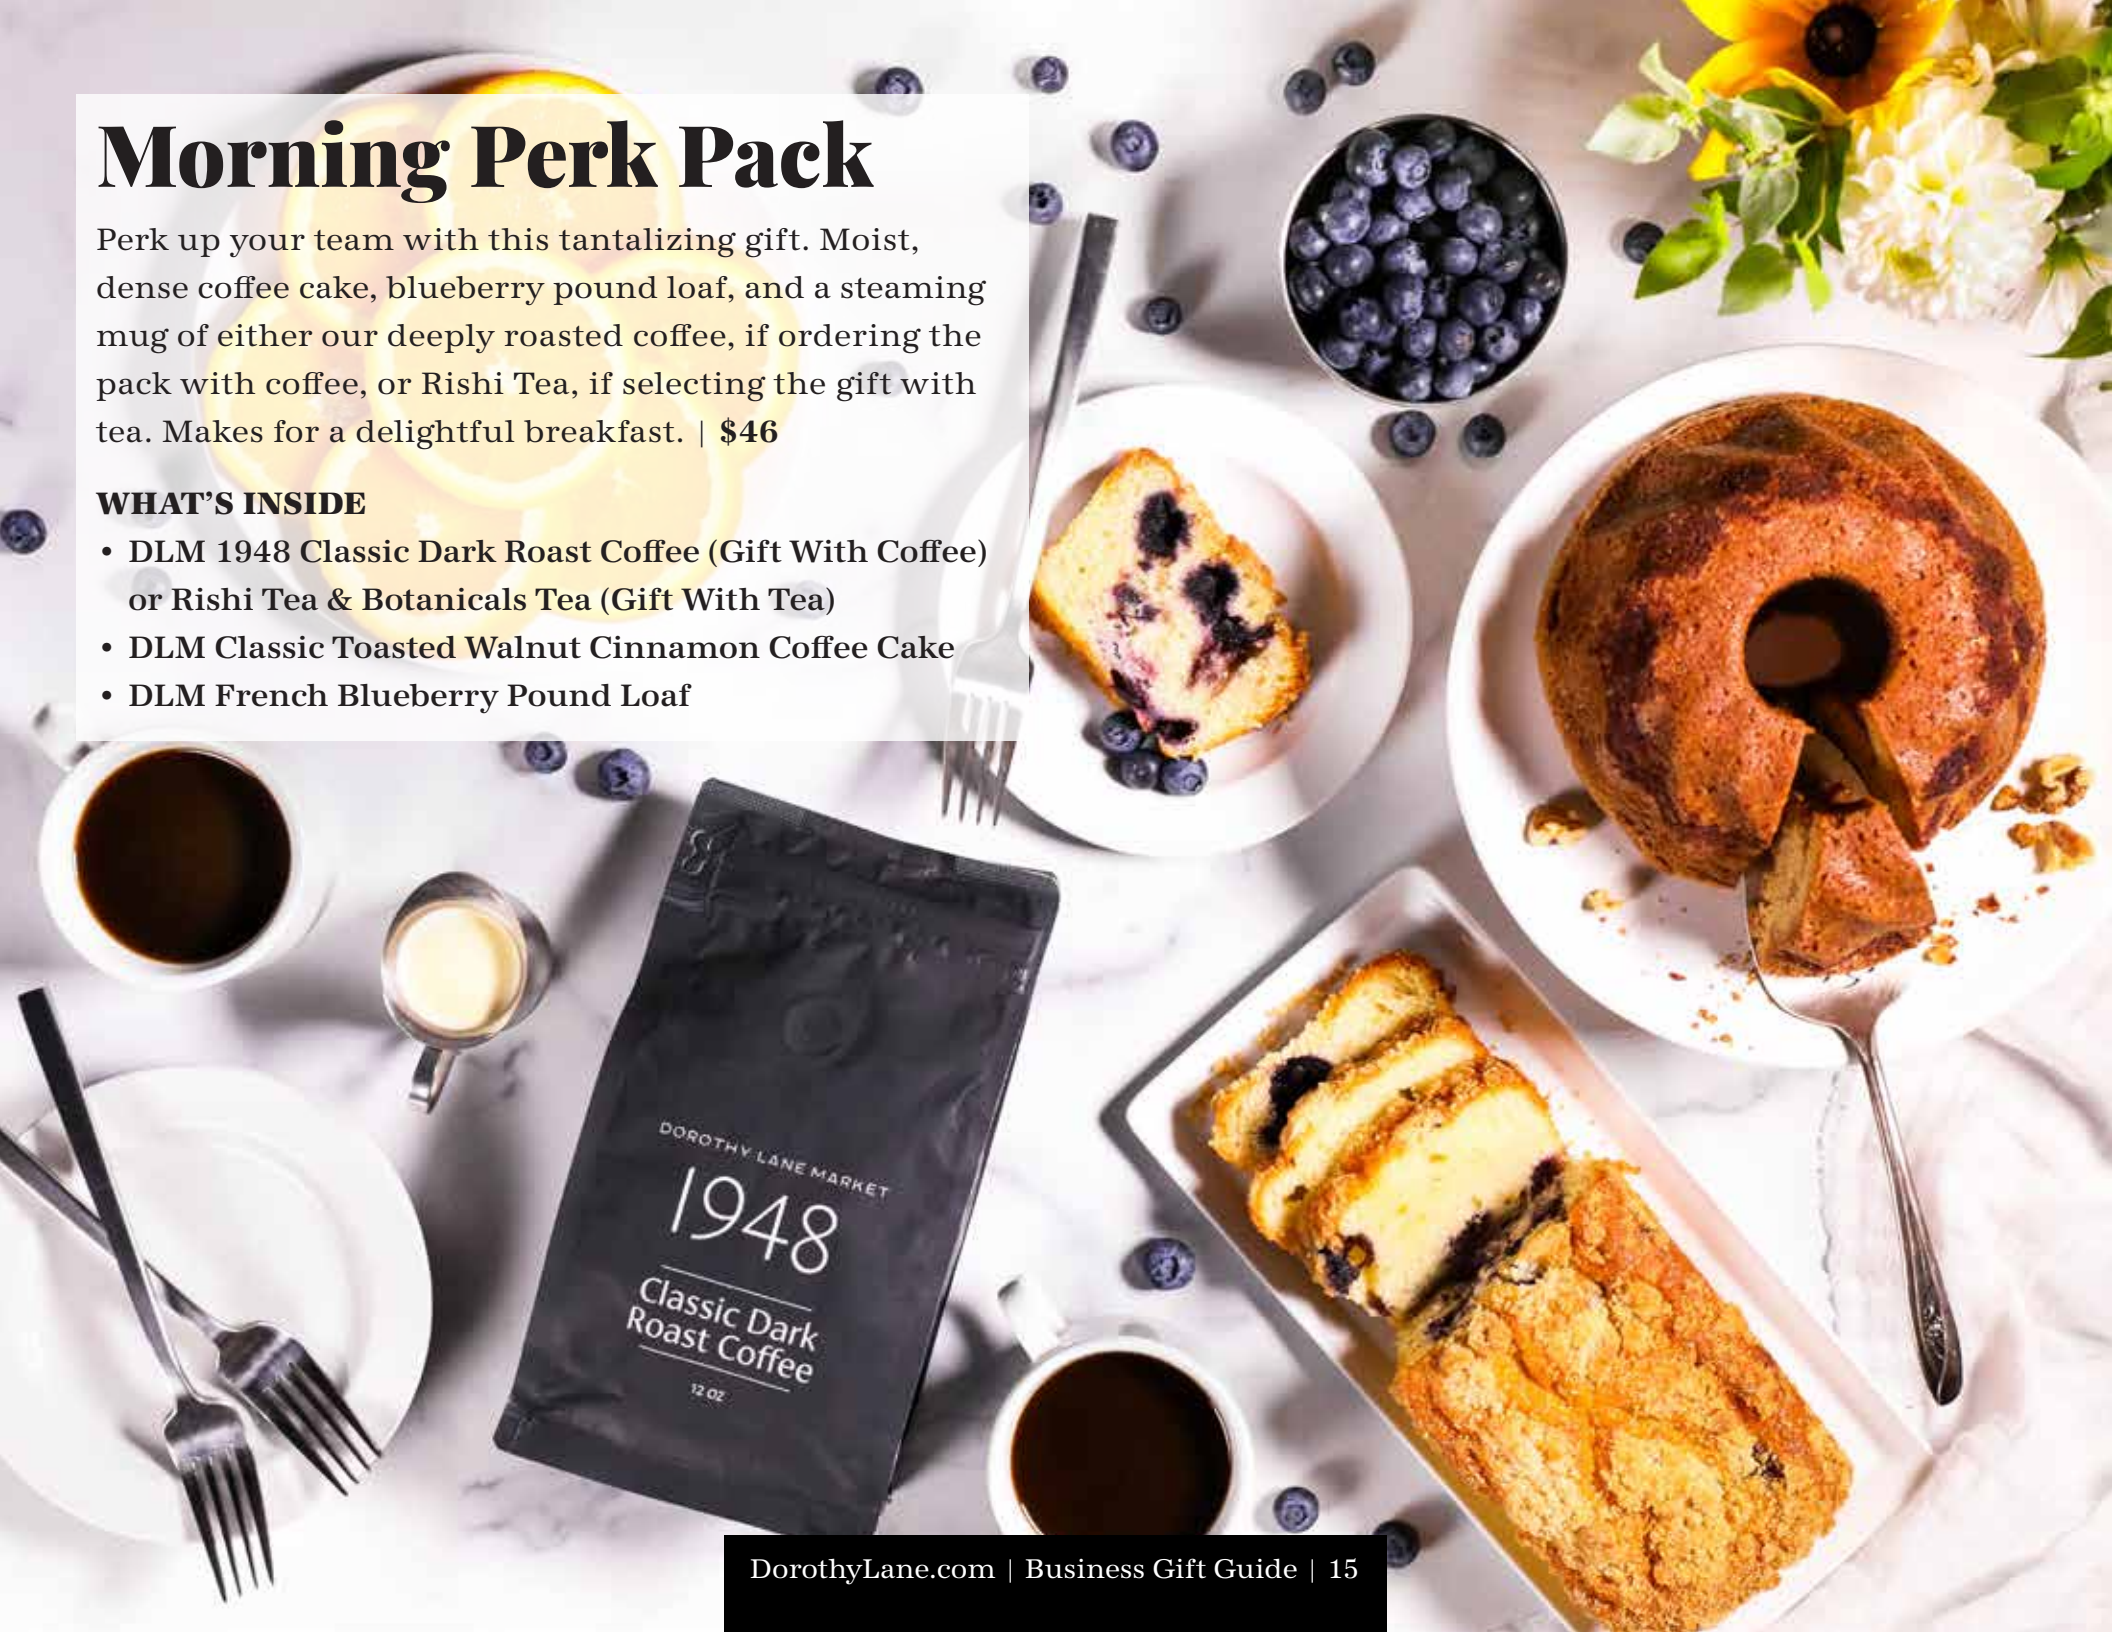

Morning Perk Pack

Perk up your team with this tantalizing gift. Moist, dense coffee cake, blueberry pound loaf, and a steaming mug of either our deeply roasted coffee, if ordering the pack with coffee, or Rishi Tea, if selecting the gift with tea. Makes for a delightful breakfast. | $46

WHAT'S INSIDE

- DLM 1948 Classic Dark Roast Coffee (Gift With Coffee) or Rishi Tea & Botanicals Tea (Gift With Tea)
- DLM Classic Toasted Walnut Cinnamon Coffee Cake
- DLM French Blueberry Pound Loaf